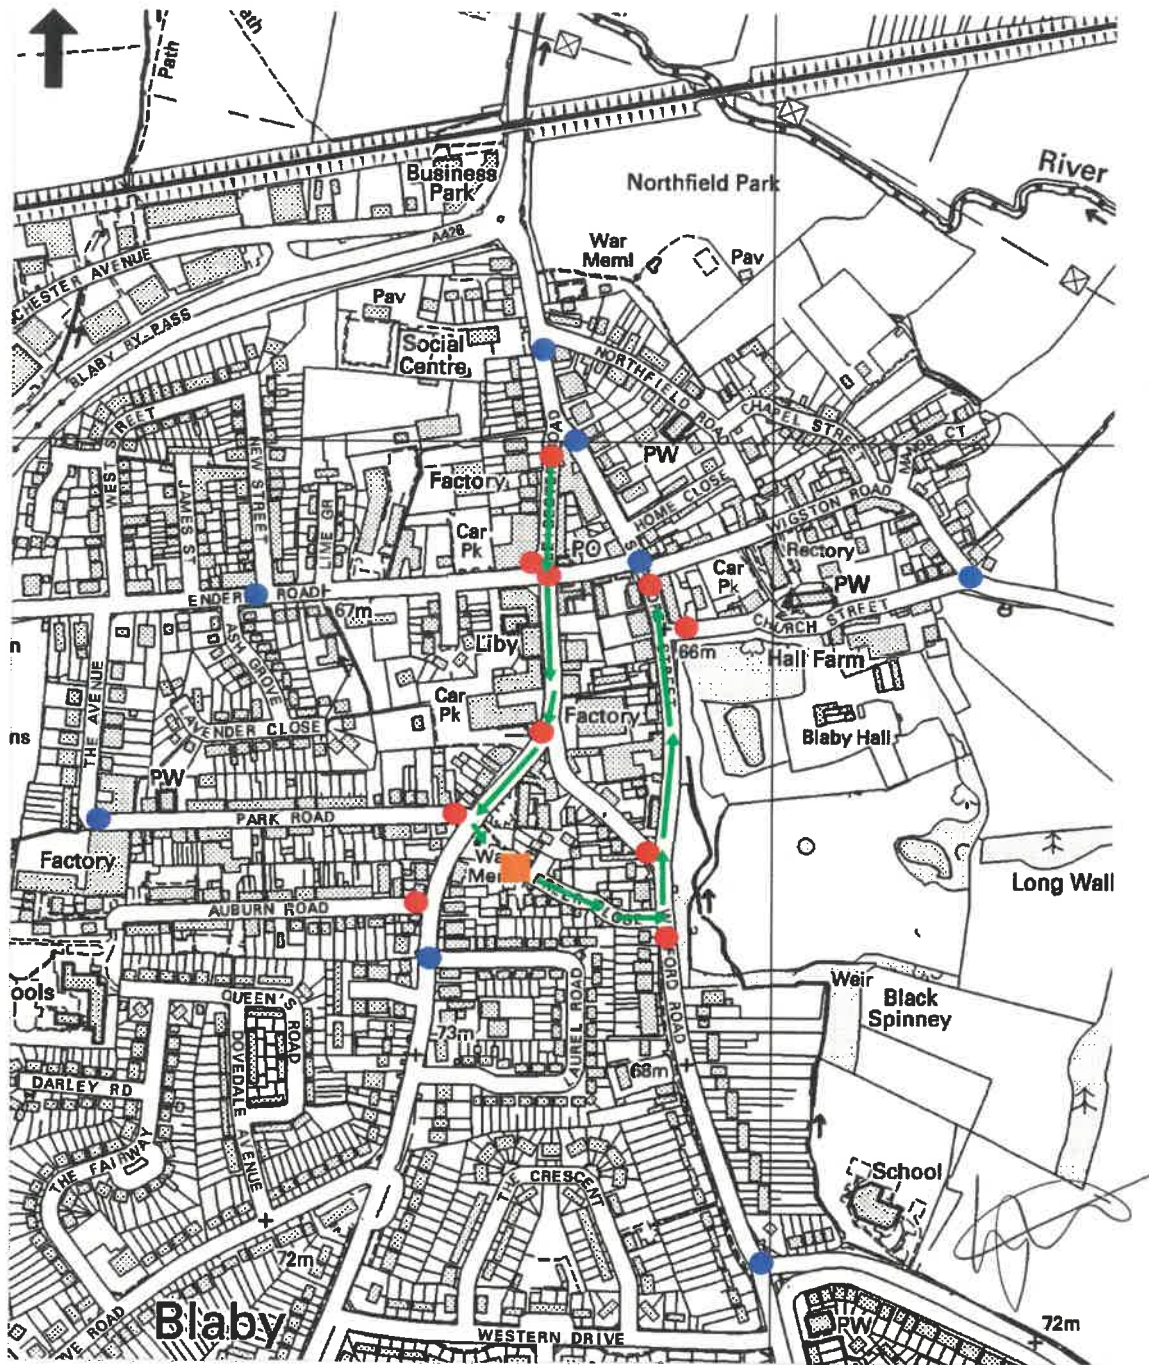

**WHEREAS** the District Council of Blaby (hereinafter referred to as "the Council") are satisfied that traffic should be restricted by reason of the holding of a Remembrance Day Parade at which will cause the street to be thronged and liable to be obstructed.

## **SCHEDULE 1**

Road(s) to be closed -

**Leicester Road (part)**

**Lutterworth Road (part)**

**Welford Road (part)**

**Sycamore Street (part))**

**BLABY**

As set out on the attached plan

# Blaby Remembrance Day Parade 2019

Scale 1:5000  
Map Ref: SP5697

This map is reproduced from Ordnance Survey Material with the permission of Ordnance Survey on behalf of the Controller of Her Majesty's Stationary Office (C) Crown Copyright. Unauthorised reproduction infringes Crown Copyright and may lead to prosecution or civil proceedings. BLABY DISTRICT COUNCIL Licence No 100018176 2017

## Key

- ROAD CLOSED SIGN
- ROAD AHEAD CLOSED SIGN
- LOCATION OF SERVICE
- PARADE ROUTE